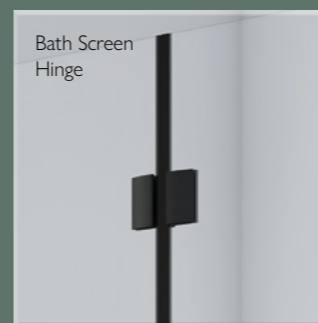

Matt Black Enclosures (2000mm Glass Height)

Ideal for fitting into a recess or can be used in combination with a side panel.

This black semi-frameless enclosure fuses style and elegance with practical functionality making it one of the most desirable ranges. The black colour layer is not applied to the surface like paint or plating but is integrated with the underlying aluminium so it cannot chip or peel off.

Stunning design that will last.

Sliding Doors 2000mm High

Product Code	Size (mm)	Door Opening (mm)	Adjustment (min-max mm)
EMSG	1200	615	1150-1190
EMSH	1400	715	1350-1390
EMSI	1500	715	1450-1490
EMSJ	1700	715	1650-1690

Side Panels 2000mm High

Product Code	Size (mm)	Door Opening (mm)	Adjustment (min-max mm)
EMSK	800	—	760-785
EMSL	900	—	860-885

Hinged door with fixed panel for recess (between two walls)

Product Code	Size (mm)	Door Opening (mm)	Adjustment (min-max mm)
EMBIA	900	490	860-900
EMBIC	1000	540	960-1000
EMBIE	1200	590	1160-1200
EMBIG	1400	590	1360-1400

Hinged door with fixed panel to fit to side panel

Product Code	Size (mm)	Door Opening (mm)	Adjustment (min-max mm)
EMBIB	900+	530	900-940
EMBID	1000+	580	1000-1040
EMBIF	1200+	630	1200-1240
EMBIH	1400+	630	1400-1440

Side Panels

Product Code	Size (mm)	Door Opening (mm)	Adjustment (min-max mm)
EMBIS	760	—	730-750
EMBIR	800	—	770-790
EMBIQ	900	—	870-890

- Easy Clean Glass resists limescale, water spots, bacteria build up and vastly reduces the need and time taken to keep clean