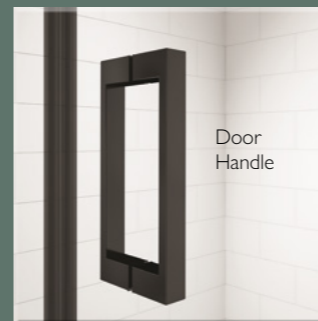

Stunning design that will last.