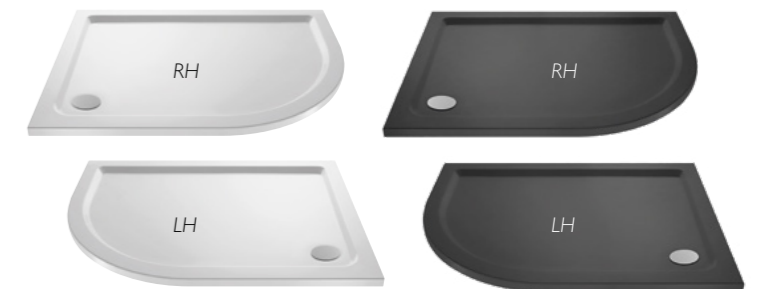

Offset Quadrant

	White	Grey
1000x800mm RH	STKOQF	STVGJ
1000x800mm LH	STUOQA	STVGK
1200x800mm RH	STKOQG	STVGL
1200x800mm LH	STKOQC	STVGM
1200x900mm RH	STKOQH	STVGN
1200x900mm LH	STKOQD	STVGO

Wastes		Luxury Textured Trays	Deluxe White Trays	Trade Shower Trays	Value Shower Trays
90mm chrome top fast flow	WASA				•
40mm Ultra Slim	WASSL		•	•	•
Chrome 90mm	WASB		•	•	•
Chrome 90mm	WASDW		•	•	•
Black 90mm	WASDB		•	•	•