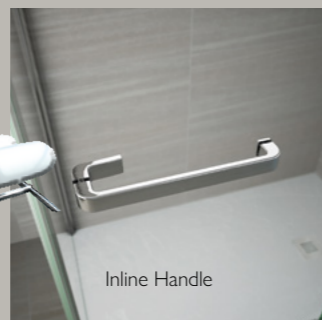

Hinged and Inline in a recess

Frameless Hinge

Inline Handle