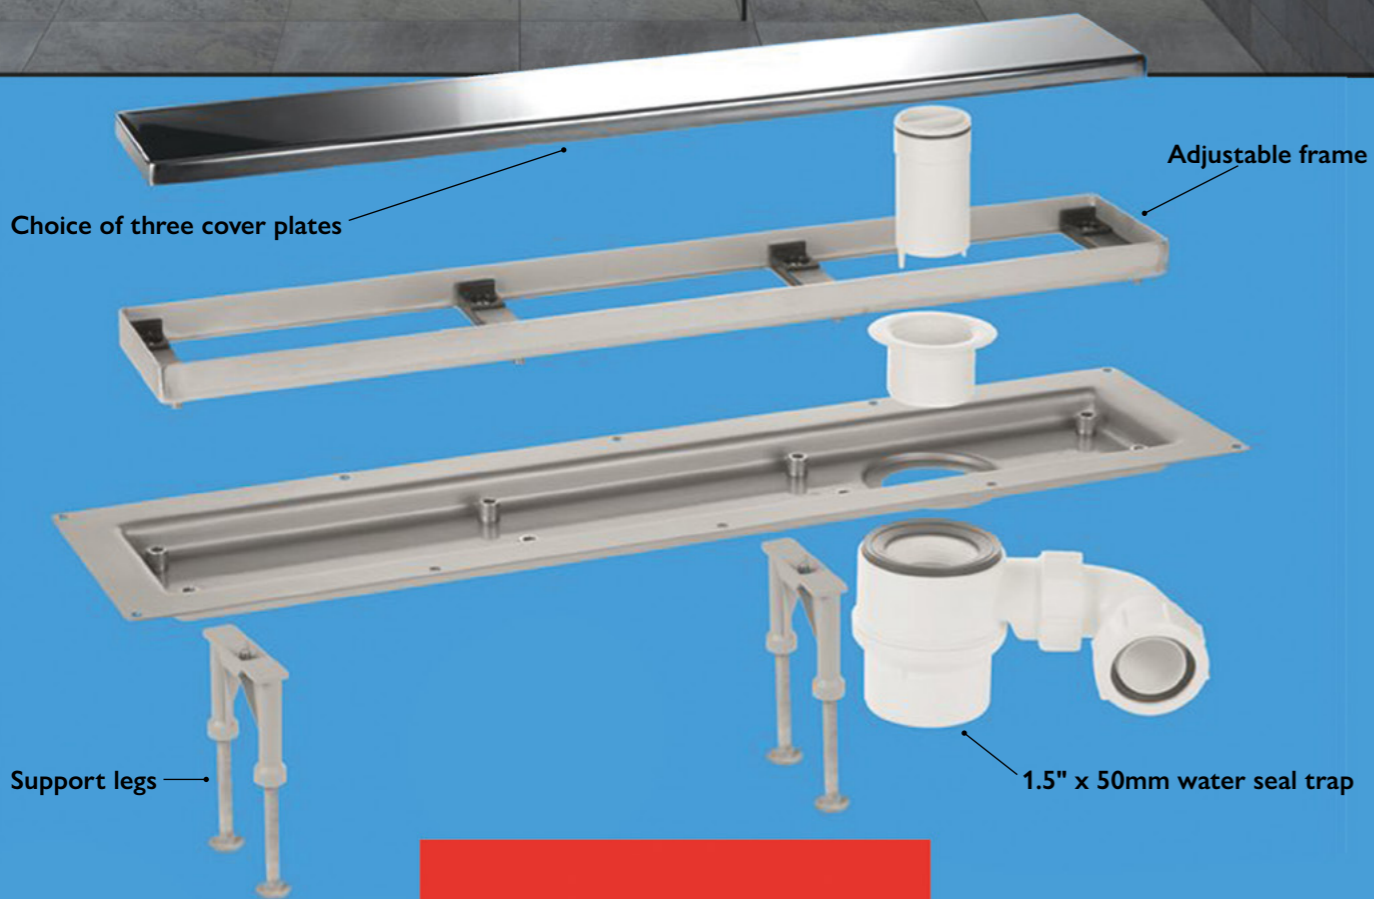

Creating a wet room for that minimalistic look?

Ask about our sub-floor formers and integrated waste solutions

- Suitable for all joist patterns
- No water pooling in the shower area
- Simple installation
- Peace of mind for long term use

Furniture

BEAUTIFUL COMBINATIONS OF PRACTICAL STORAGE AND STUNNING DESIGNS TO CREATE A CLEAN, UNCLUTTERED SPACE.