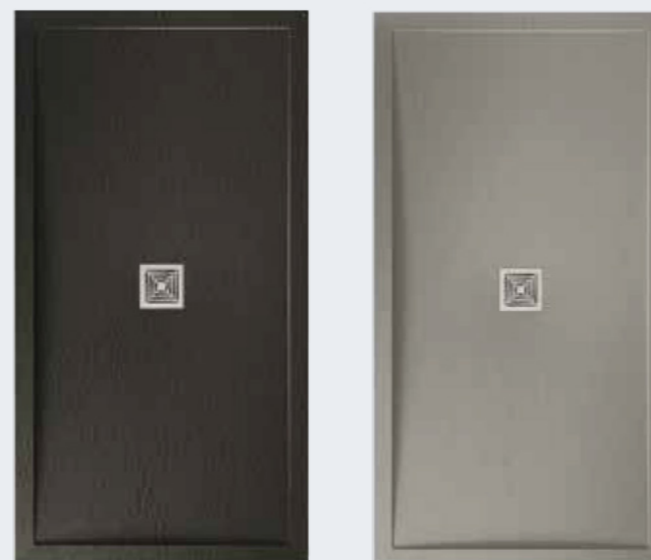

Deluxe White Trays

SHOWERING

RECTANGULAR

QUADRANT

Gloss

- 800 x 800 x 45mm
STHWQA
- 900 x 900 x 45mm
STHWQB
- 1000 x 1000 x 45mm
STHWQC

White Gloss

- 1000 x 800 x 45mm
STHWRA
- 1000 x 900 x 45mm
STHWRB
- 1100 x 800 x 45mm
STHWRC
- 1100 x 900 x 45mm
STHWRD
- 1200 x 800 x 45mm
STHWRE
- 1200 x 900 x 45mm
STHWRF
- 1400 x 800 x 45mm
STHWRG
- 1400 x 900 x 45mm
STHWRH
- 1500 x 800 x 45mm
STHWRI
- 1500 x 900 x 45mm
STHWRJ
- 1700 x 700 x 45mm
STHWRK
- 1700 x 800 x 45mm
STHWRL
- 1700 x 900 x 45mm
STHWRM

SQUARE

Gloss

- 760 x 760 x 45mm
STHWRN
- 800 x 800 x 45mm
STHWRO
- 900 x 900 x 45mm
STHWRP

QUADRANT

White

- 800 x 800 x 37mm Quad
STRWQA
- 900 x 900 x 37mm Quad
STRWQB

Black

- 800 x 800 x 37mm Quad
STRBQ
- 900 x 900 x 37mm Quad
STRBQB