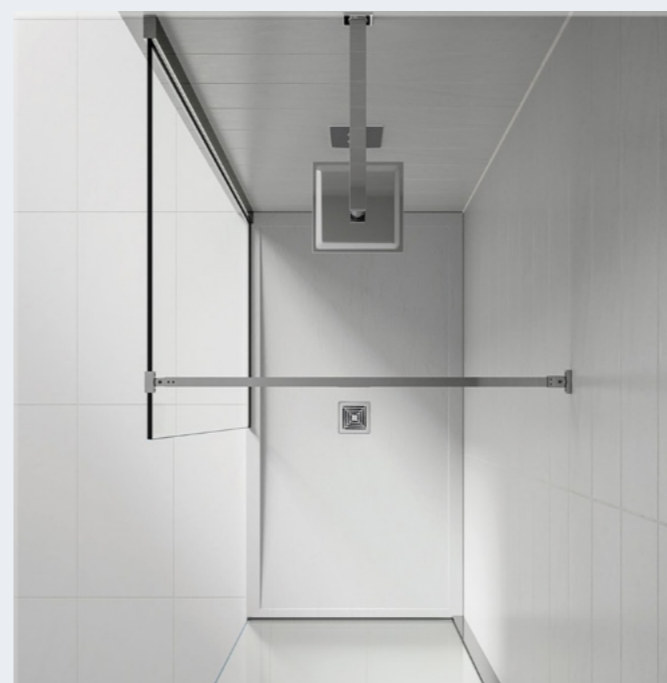

QUADRANT

White

- 800 x 800 x 37mm Quad
  STRWQA
- 900 x 900 x 37mm Quad
  STRWQB

Black

- 800 x 800 x 37mm Quad
  STRBQ
- 900 x 900 x 37mm Quad
  STRBQB

Anti Slip Trays also available, ask our friendly staff for details