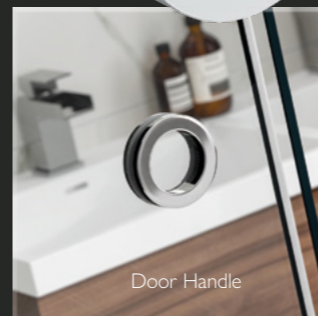

Smart design, precision geometry and versatility define this exciting frameless range. Incorporates the minimalistic look of a wetroom with the practical, functionality of an enclosure.

Striking Eyelet Handle echoes the contemporary design of the rollers