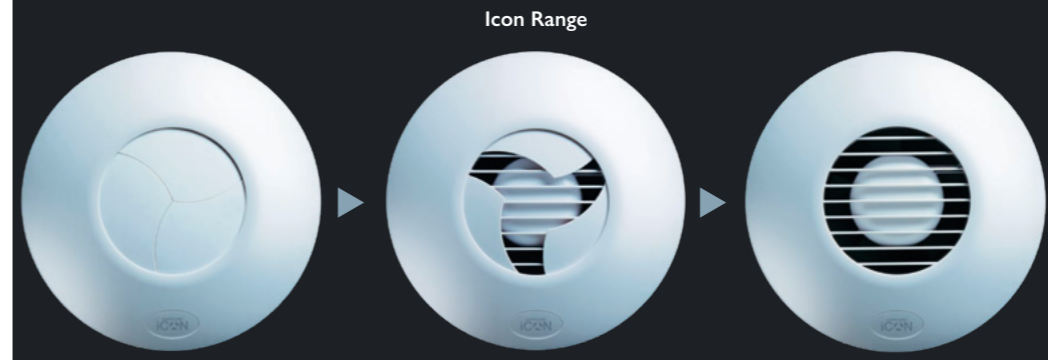

Colour Covers

BATHROOM Extractor Fans

Icon Range

100mm Icon
240V – Flow rate up to 76m³/hr
FIFFA
12V zone 1 – Flow rate up to 78m³/hr
FIFVA