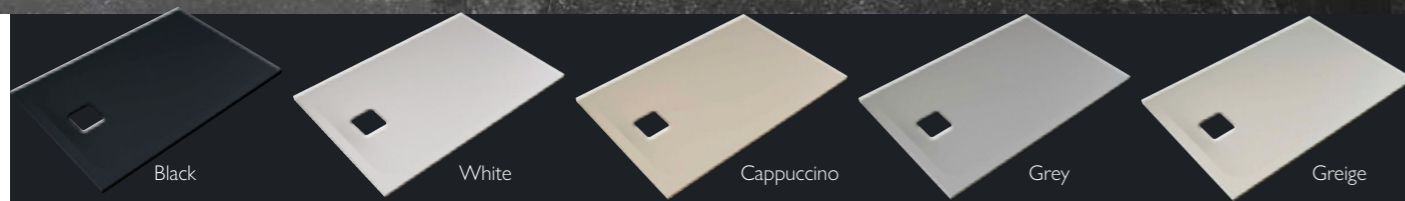

All designed to compliment each other so you can create a very bespoke bathroom collection that is as individual as you.

RAK - Feeling, colour matched support arms and wall profiles

Premium COLLECTION

RAK CERAMICS

'ask about colour matched flush plates'

- Feeling Stainless Steel Grid FETAAE
- Feeling Shower Tray Waste (Needs grid) FETAAF

Colour Matched Shower Trays:

mm	1200 x 800	1200 x 900	1400 x 800	1400 x 900	1600 x 800	1600 x 900	1700 x 700	1700 x 800	1700 x 900	1800 x 800
Black	FETBS	FETBV	FETBT	FETBW	FETBU	FETBAJ	FETBAO	FETBAY	FETBAY	FETBAT
White	FETWA	FETWD	FETWB	FETWE	FETWC	FETWAG	FETWAL	FETWAV	FETWAV	FETWAQ
Cappuccino	FETCY	FETCAB	FETCZ	FETCAC	FETCAA	FETCAK	FETCAP	FETCAZ	FETCAZ	FETCAU
Grey	FETGG	FETGJ	FETGH	FETGK	FETGL	FETGAH	FETGAM	FETGAW	FETGAW	FETGAR
Greige	FETRM	FETRP	FETRN	FETRQ	FETRR	FETGRAI	FETRAN	FETRAX	FETRAX	FETRAS