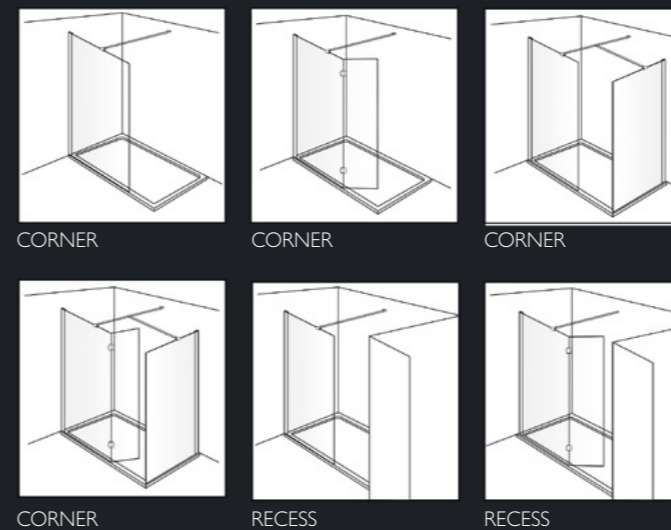

Profile Pack - includes wall profile, support arm & floor channel

EWPC	Polished Silver
EWPA	Matt Black
EWPD	Black Chrome
EWPA	Dove Grey
EWPA	Brushed Brass
EWPA	Brushed Nickel