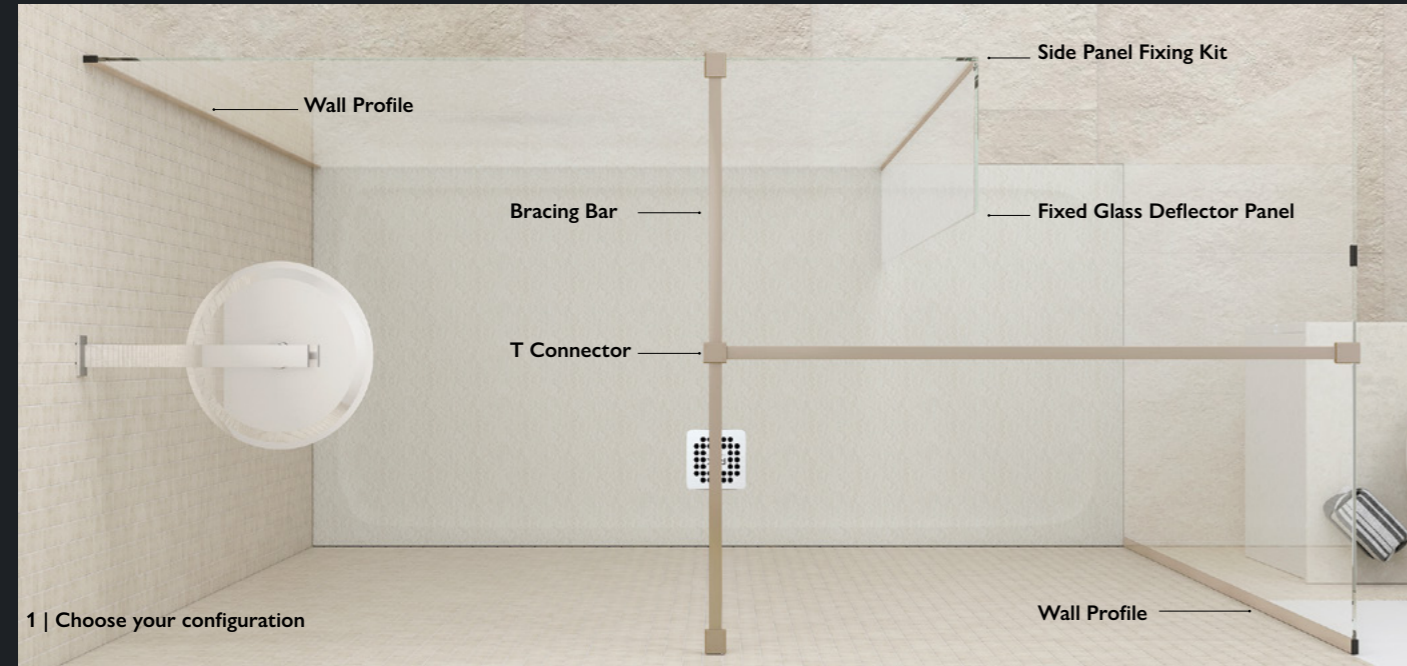

RAK CERAMICS

'ask about matching bidets, toilets and basins'

Colour Matched Shower Valves

	1 Outlet / 2 Handle / Round / Thermostatic	1 Outlet / 2 Handle / Square / Thermostatic	2 Outlet / 3 Handle / Round / Thermostatic	2 Outlet / 3 Handle / Square / Thermostatic	2 Outlet / 2 Handle / including Shower Kit / Round / Thermostatic	2 Outlet / 2 Handle / including Shower Kit / Square / Thermostatic
Black	SVBM	SVBN	SVBS	SVBT	SVBA	SVBF
White	SVWK	SVWL	SVWQ	SVWR	SVWE	SVWJ
Cappuccino	SVCY	SVCZ	SVCC	SVCD	SVCB	SVCG
Grey	SVGO	SVGP	SVGU	SVG V	SVGD	SVWI
Greige	SVRW	SVRX	SVRA	SVRB	SVRC	SVRH

Colour Matched Showering System

RAK
CERAMICS

HOW TO ORDER

1 | Choose your configuration

Product List
Glass Panel
Wall Profile
Bracing Bar

Product List
Glass Panel
Wall Profile
Fixed Return Panel
1 x Bracing Bar
1 x Side Panel Fixing Kit